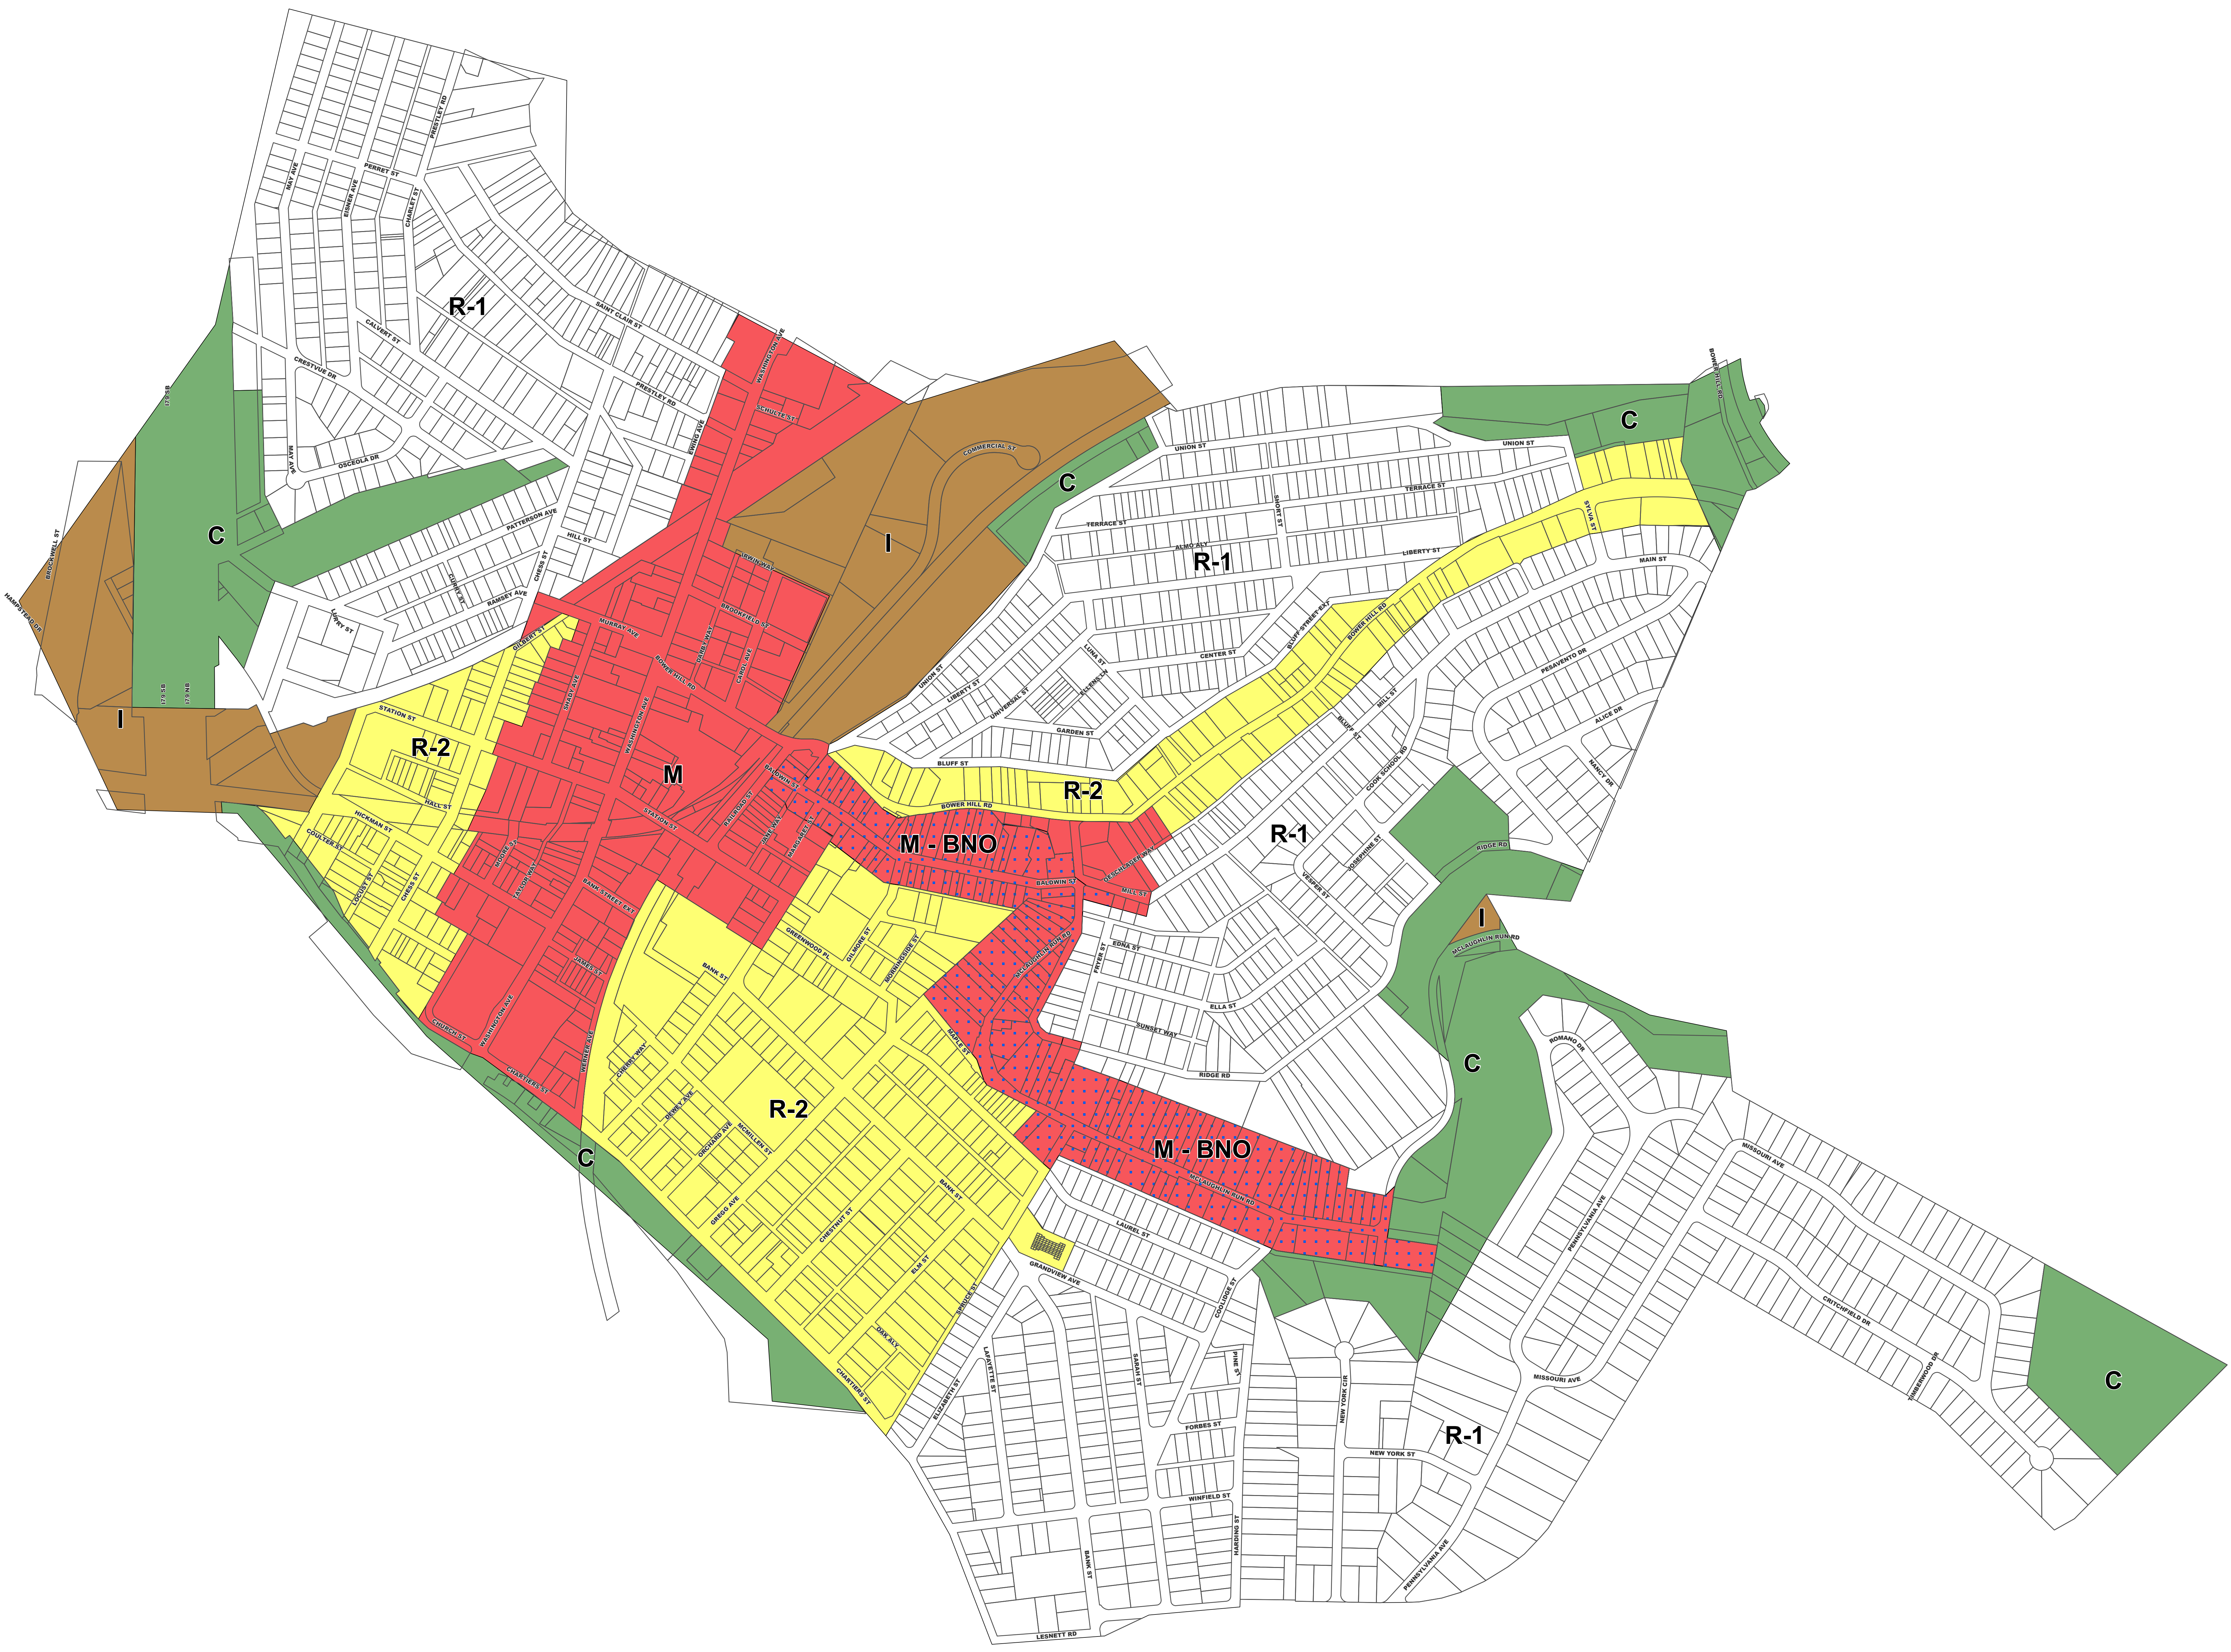

Zoning Map
Borough of Bridgeville
 425 Bower Hill Rd
 Bridgeville, PA 15017

Adopted: December 13th, 2021
 Ordinance No. 1024
 Last Amended: March 29, 2018
 Ordinance No.

- ZONING DISTRICTS**
- M - MIXED USE
 - BNO - BALDWIN ST./MCLAUGHLIN RUN RD. NEIGHBORHOOD OVERLAY DISTRICT
 - C - CONSERVATION
 - I - INDUSTRIAL
 - R-1 - RESIDENTIAL (SINGLE FAMILY)
 - R-2 - RESIDENTIAL (MULTI-FAMILY)