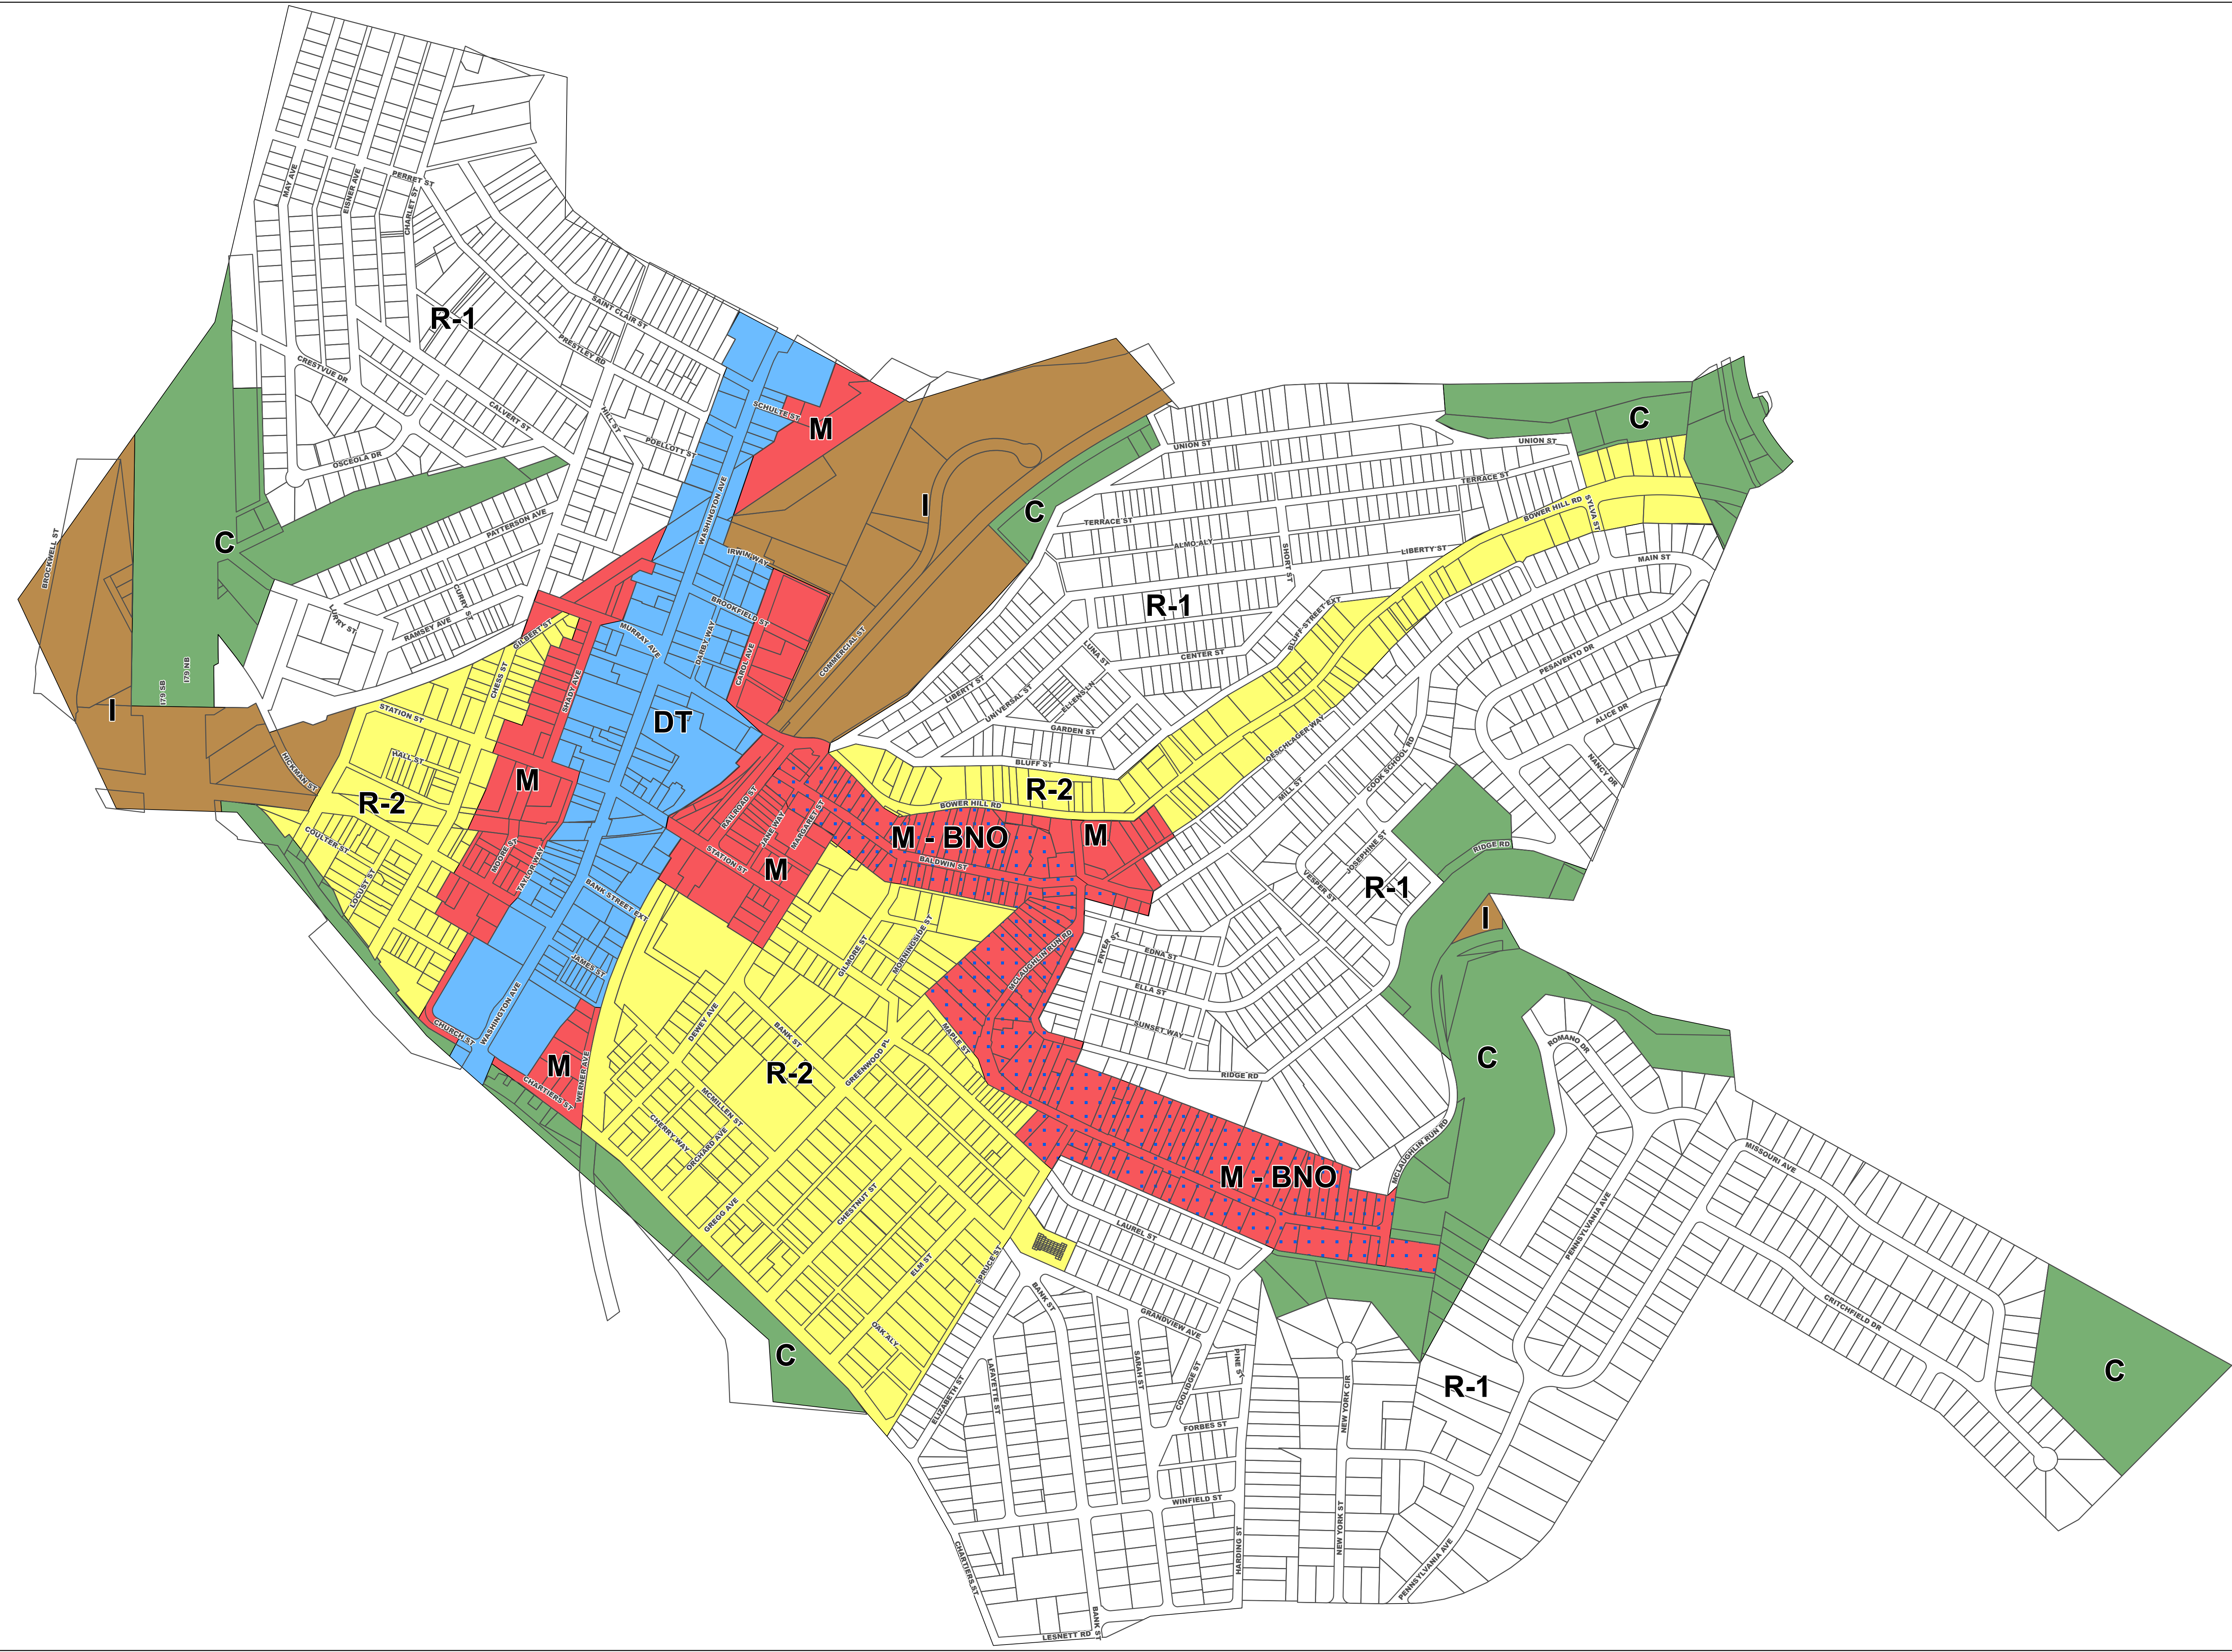

Zoning Map
Borough of Bridgeville
 425 Bower Hill Rd
 Bridgeville, PA 15017

Adopted:
 December 13th, 2021
 Ordinance No. 1024

Last Amended:
 November 10th, 2025
 Ordinance No. 1034

ZONING DISTRICTS

- M - MIXED USE
- BNO - BALDWIN ST./
MCLAUGHLIN RUN RD.
NEIGHBORHOOD OVERLAY
DISTRICT
- C - CONSERVATION
- I - INDUSTRIAL
- DT - DOWNTOWN
- R-1 - RESIDENTIAL (SINGLE
FAMILY)
- R-2 - RESIDENTIAL (MULTI-
FAMILY)

Path: N:\PRC\GIS\Zoning\Zoning Map.aprx - Bridgeville Zoning Map (24x36) - 11/17/2025